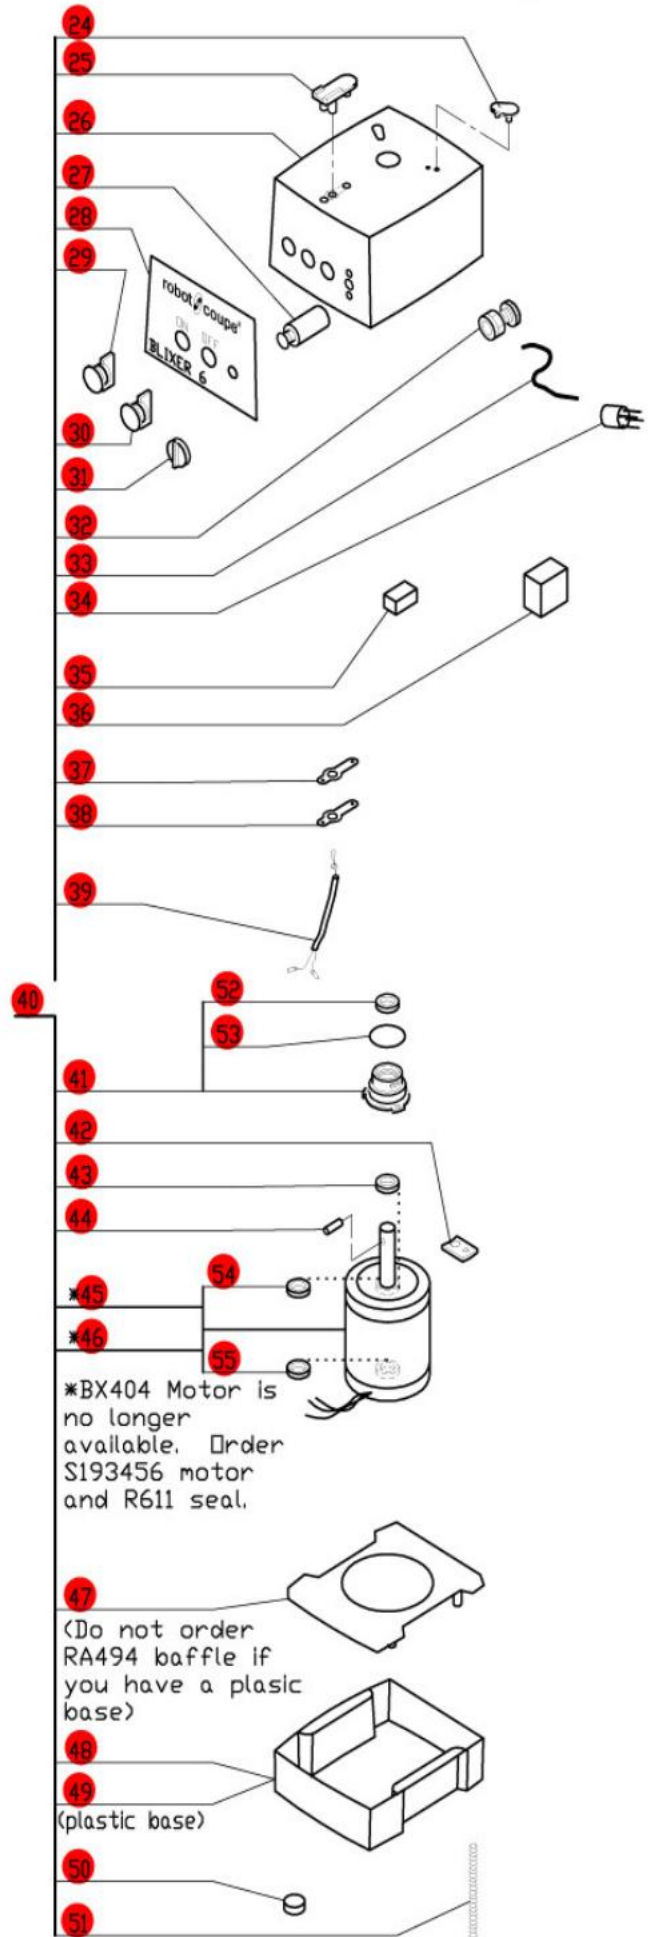

Blixer 6

Serial Numbers 241xxxxx13
 Two Speed, 220 Volt, 3 Phase, 60Hz., 2 HP.
 1725-3450 RPM, 5.3/5.8 Amps

ACCESSORIES

**Need Help
 Call us
 800-465-6060**