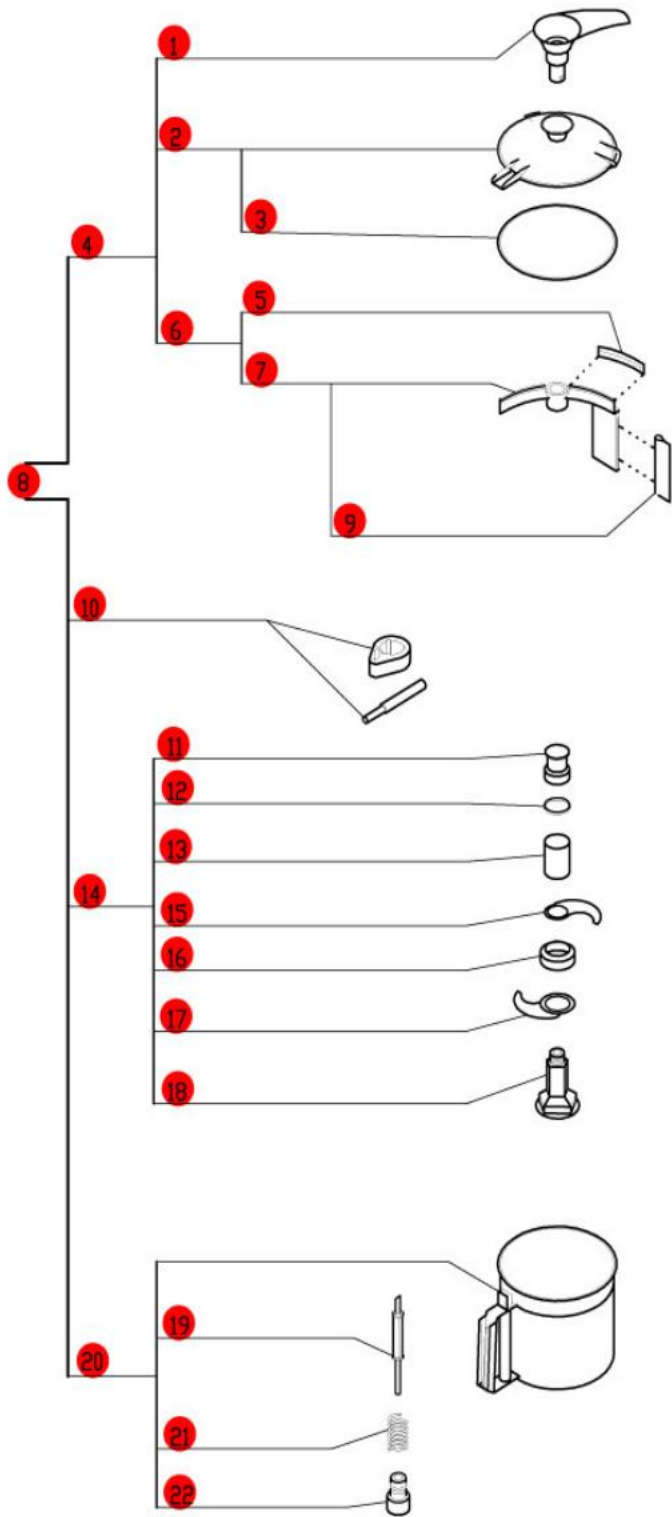

Blixer 6

Serial Numbers 241xxxxx13
 Two Speed, 220 Volt, 3 Phase, 60Hz., 2 HP.
 1725-3450 RPM, 5.3/5.8 Amps

ACCESSORIES

**Need Help
 Call us
 800-465-6060**