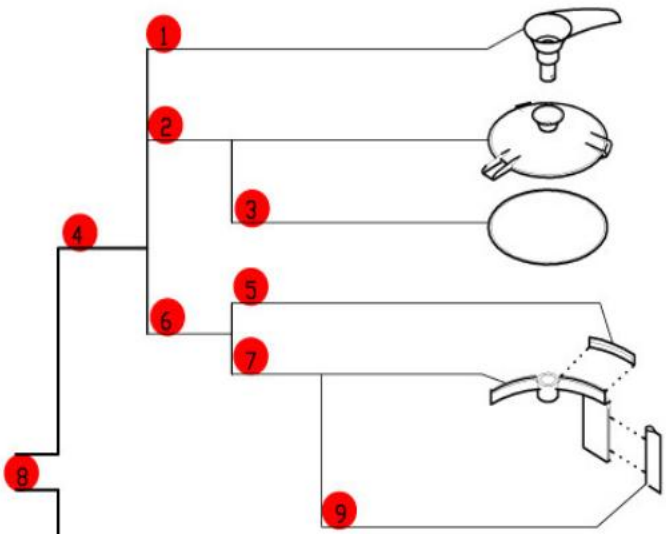

Blixer 6V

Serial Numbers 243xxxxx03 and up
 Variable Speed, 120 Volt, 1 Phase, 60Hz., 1 HP.
 370-3450 RPM, 12 Amps

ACCESSORIES

**Need Help
 Call us
 800-465-6060**