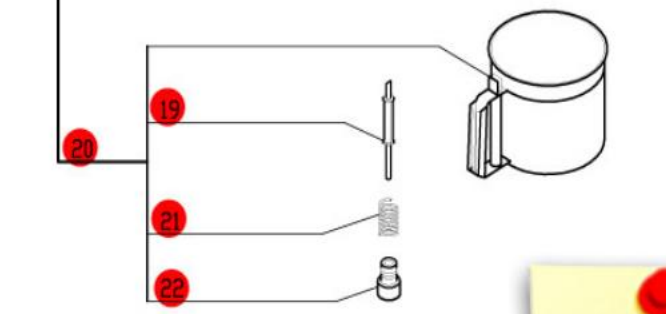

Blixer 6V

Serial Numbers 243xxxxx03 and up
 Variable Speed, 120 Volt, 1 Phase, 60Hz., 1 HP.
 370-3450 RPM, 12 Amps

ACCESSORIES

**Need Help
 Call us
 800-465-6060**