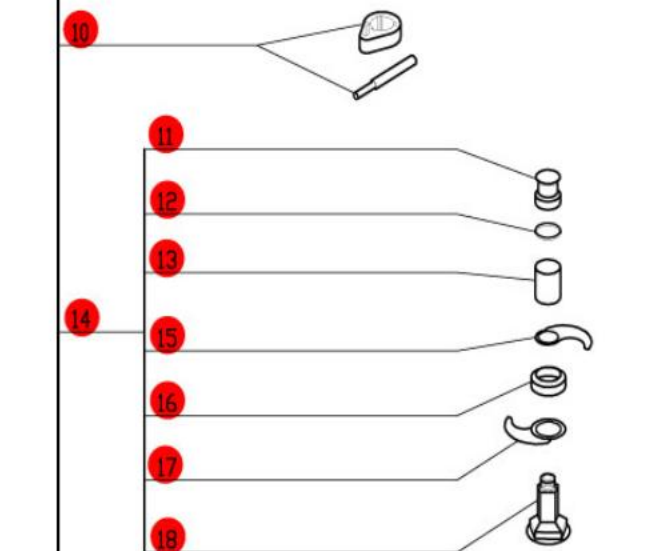

Blixer 6V

Serial Numbers 243xxxxx03 and up
 Variable Speed, 120 Volt, 1 Phase, 60Hz., 1 HP.
 370-3450 RPM, 12 Amps

ACCESSORIES

**Need Help
 Call us
 800-465-6060**